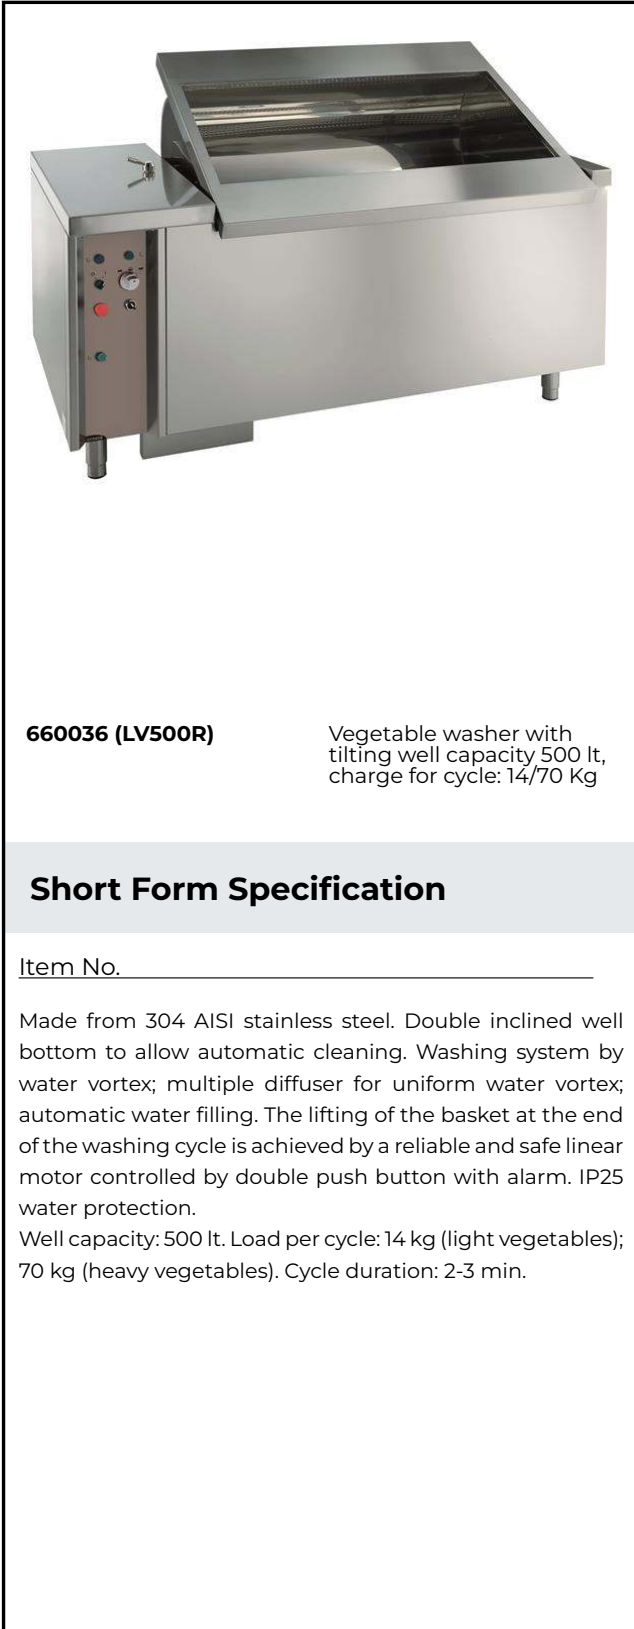

Vegetable Washer Tilting Basket Vegetable Washer 14/70kg

ITEM # _____

MODEL # _____

NAME # _____

SIS # _____

AIA # _____

660036 (LV500R)

Vegetable washer with tilting well capacity 500 lt, charge for cycle: 14/70 Kg

Short Form Specification

Item No. _____

Made from 304 AISI stainless steel. Double inclined well bottom to allow automatic cleaning. Washing system by water vortex; multiple diffuser for uniform water vortex; automatic water filling. The lifting of the basket at the end of the washing cycle is achieved by a reliable and safe linear motor controlled by double push button with alarm. IP25 water protection.

Well capacity: 500 lt. Load per cycle: 14 kg (light vegetables); 70 kg (heavy vegetables). Cycle duration: 2-3 min.

Main Features

- Double inclined well bottom to allow automatic cleaning of the unit.
- Easy to remove perforated stainless steel filters.
- Washing well shaped to achieve an efficient water vortex.
- Basket lifting at the end of the cycle achieved by means of a linear motor controlled by a double push button with alarm.
- "Soft-action" manual ball valve regulates the wash water loading and pressure.
- Multiple diffuser to uniform water vortex and a solenoid valve to expedite water loading and drainage.
- Simple control panel with emergency stop and an acoustic alarm switch.
- Cycle duration of 2 to 3 minutes.
- Mounted on adjustable stainless steel legs.
- IP25 protection against water jets, solid objects and small animals (larger than 6 mm).