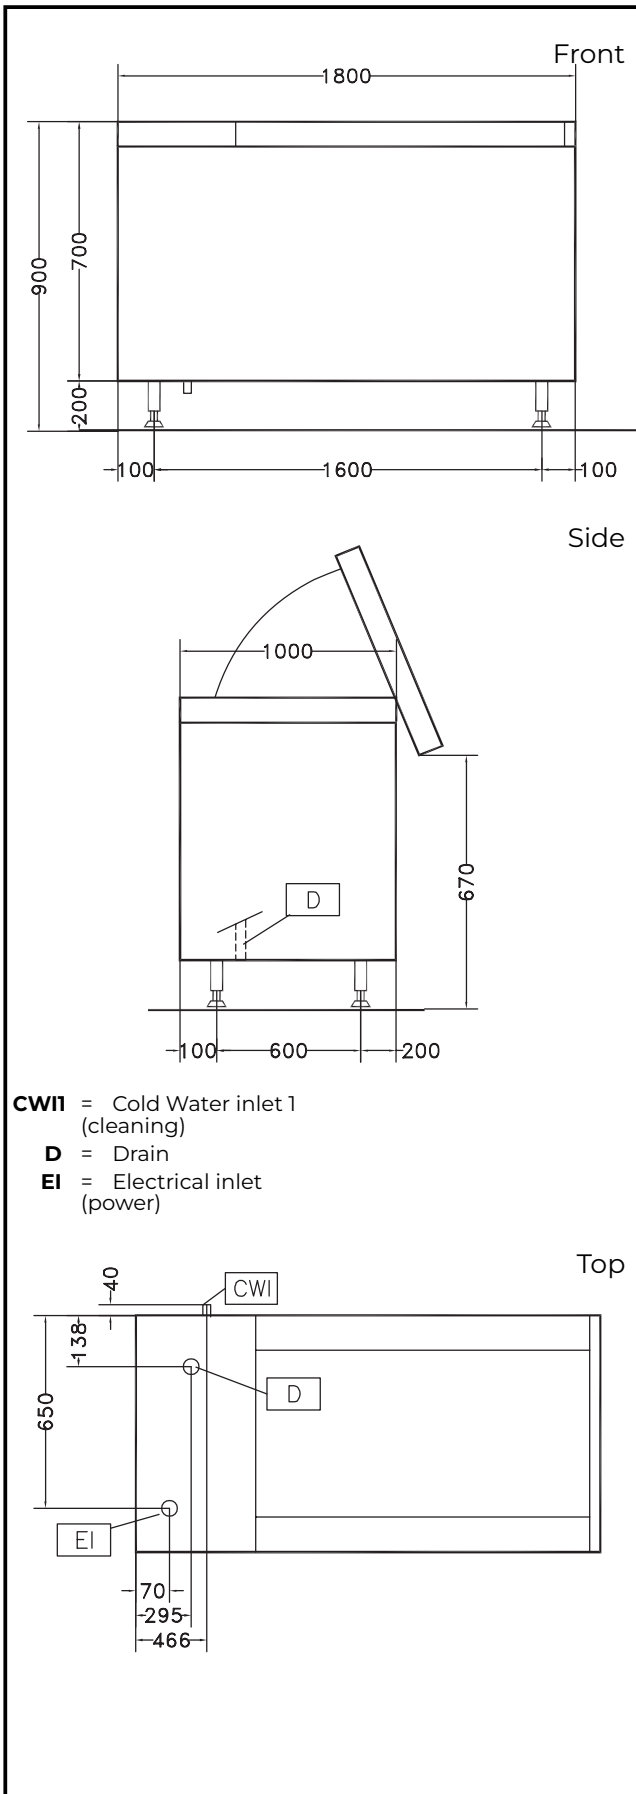

Well capacity: 500 lt. Load per cycle: 14 kg (light vegetables); 70 kg (heavy vegetables). Cycle duration: 2-3 min.

Main Features

- Double inclined well bottom to allow automatic cleaning of the unit.
- Easy to remove perforated stainless steel filters.
- Washing well shaped to achieve an efficient water vortex.
- Basket lifting at the end of the cycle achieved by means of a linear motor controlled by a double push button with alarm.
- "Soft-action" manual ball valve regulates the wash water loading and pressure.
- Multiple diffuser to uniform water vortex and a solenoid valve to expedite water loading and drainage.
- Simple control panel with emergency stop and an acoustic alarm switch.
- Cycle duration of 2 to 3 minutes.
- Mounted on adjustable stainless steel legs.
- IP25 protection against water jets, solid objects and small animals (larger than 6 mm).

Electric

Total Watts:
660036 (LV500R) 1.6 kW

Key Information:

Usable well capacity:	500 lt
Load per cycle - light vegetables:	14 kg
Load per cycle - heavy vegetables:	70 kg
External dimensions, Width:	1800 mm
External dimensions, Depth:	1000 mm
External dimensions, Height:	850 mm
Shipping weight:	296 kg